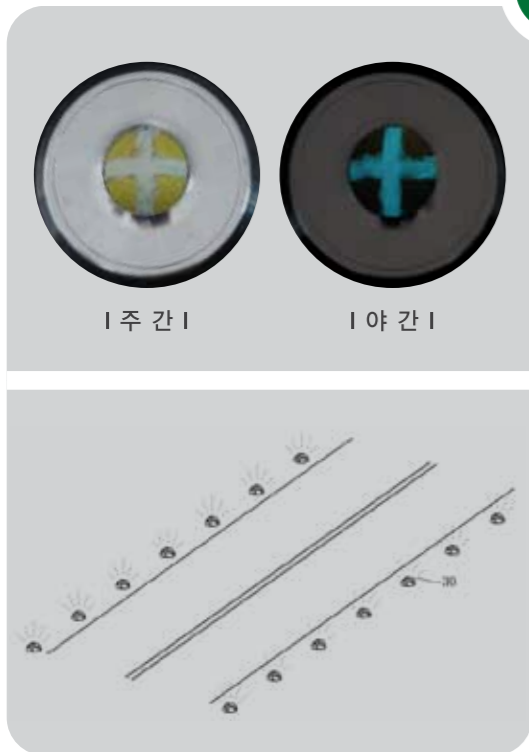

축광식 야광 도로 분리 표시장치

특허 ③

특수 제작된 축광식 골프공 및 도로분리 장치는 주간에 자연햇빛 등으로 축광을 한 후 야간에 자연발생적으로 야광의 빛을 발휘하는바, 야간 보행자는 물론 차량 주행자에게 시각적으로 선명하게 도로 분리선이 보이도록 함으로써, 교통사고 등을 미연에 방지할 수 있으며, 특히 외부로 부터 접촉 등에 의한 마찰이 있더라도 라인의 요부(凹部)가 축광성 합성수지를 보호함으로써, 야간도로 식별수단이 구비된 폐 골프공의 축광, 반사 기능을 최대한 연장할 수 있는 것이 장점이다. 따라서 본 발명에 따른 축광용 야광 도로분리 표시장치는 야간도로 식별장치, 주차장 등에 사용이 되며, 도시미화 및 도로의 시각적 아름다움을 제공하며, 기타 안전구역, 분류장치, 표시 등을 나타내는 모든 제품, 장치 등에 적용을 할 수가 있다.