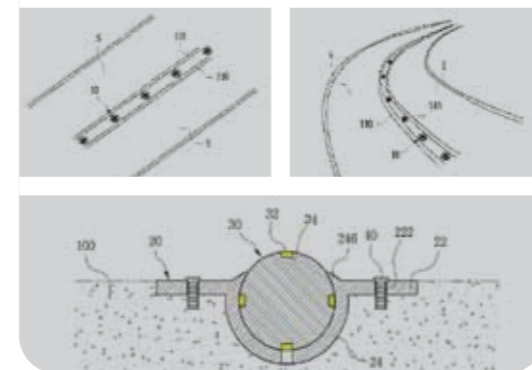

Road Stud Using Golf Ball

Patent ①

This is road stud using golf ball that driver can easily distinguish the road at night. In particular, use of dud golf ball decreases environmental waste for eco-friendly cost and reduces installing cost. Moreover production, repair and maintenance are easier due to simple configuration. In addition, abrasion and damage can be effectively reduced since used golf ball can be rotated internal space of the body.