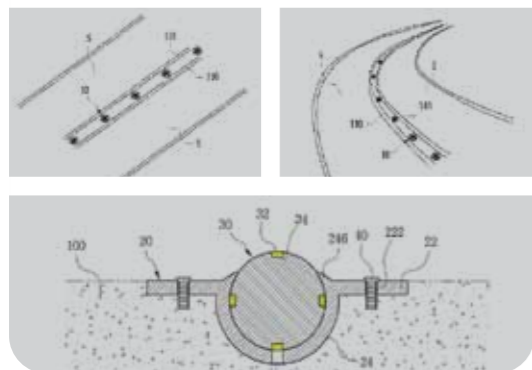

폐골프공을 이용한 도로표시장치

특 허 ①

폐골프공을 이용하여 야간에 자동차 운전자가 도로를 용이하게 식별할 수 있도록 하기 위한 도로표시장치다. 특히, 폐골프공을 이용함으로써 환경폐기물을 줄여 친환경적 이고, 설치에 따른 비용을 줄일 수 있으며, 구성이 간단하여 제조 및 유지 보수가 용이하다. 또한, 본체의 내부공간에서 폐골프공이 회전 가능하도록 구성함으로써 마모 및 파손을 효과적으로 줄일 수 있다.