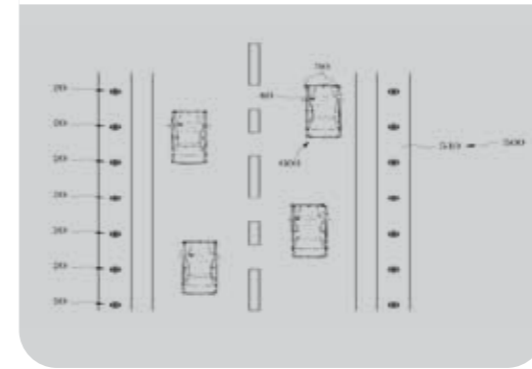

Lane Departure Prevention System Using Dud Golf Ball

Patent ②

This is lane departure prevention system using dud golf ball. Magnetic is inserted into the used golf ball and this lane departure prevention system generates warning signals upon veering vehicles for safe driving. Particularly at night, it makes the driver easily identify the road.

Also, it generates warning signals upon lane departure of vehicles regardless day and night. Therefore this lane departure prevention system is to announce to driver for safe driving.